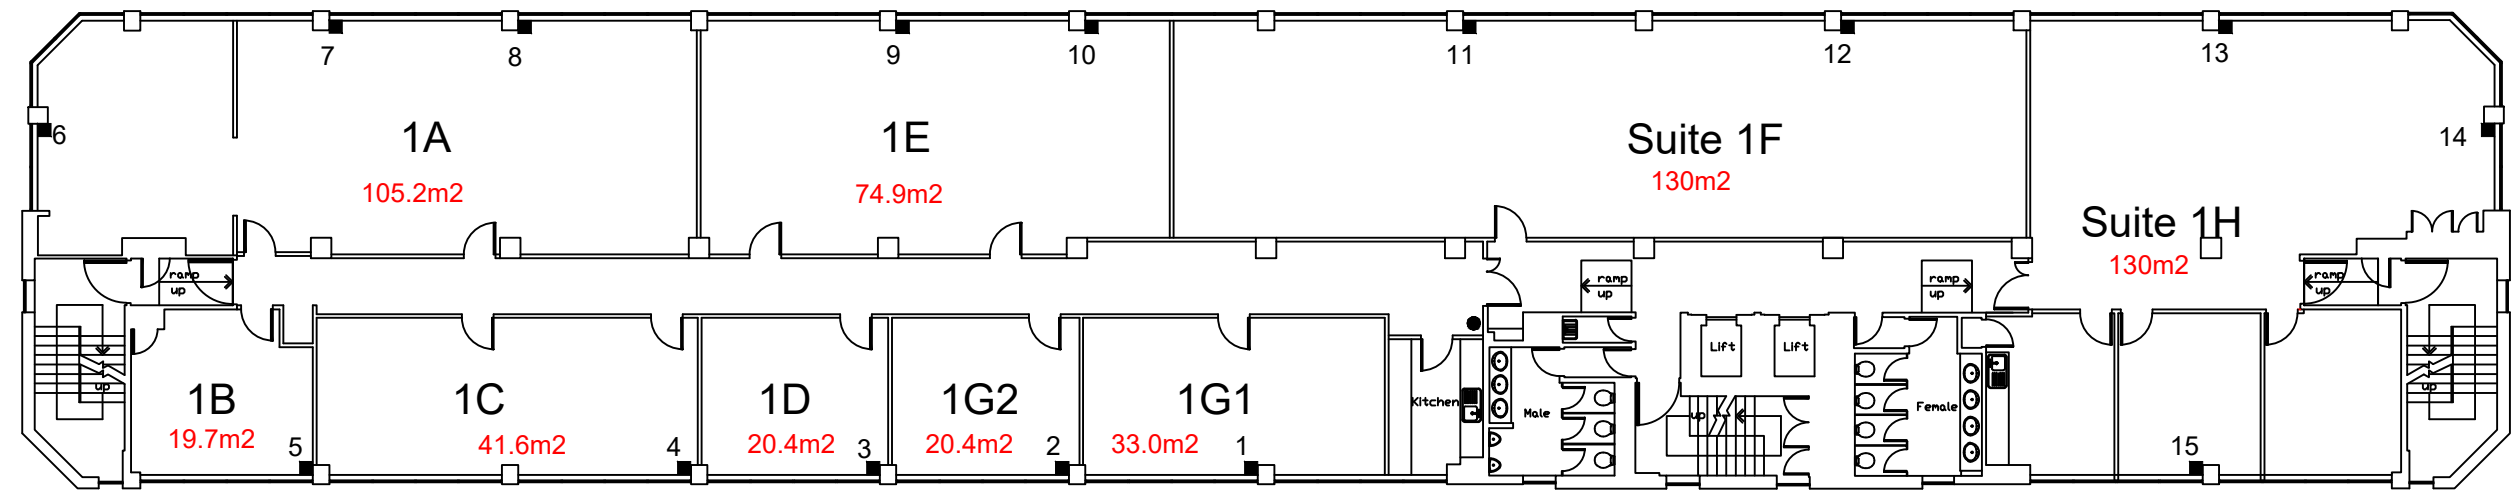

Fan Coil Unit (matching colours linked)

- Phone DP
- Phone DB

FIRST FLOOR PLAN

WESTMEAD HOUSE
FARNBOROUGH
HAMPSHIRE
GU14 7LP
Approx Scale 1:200@A3